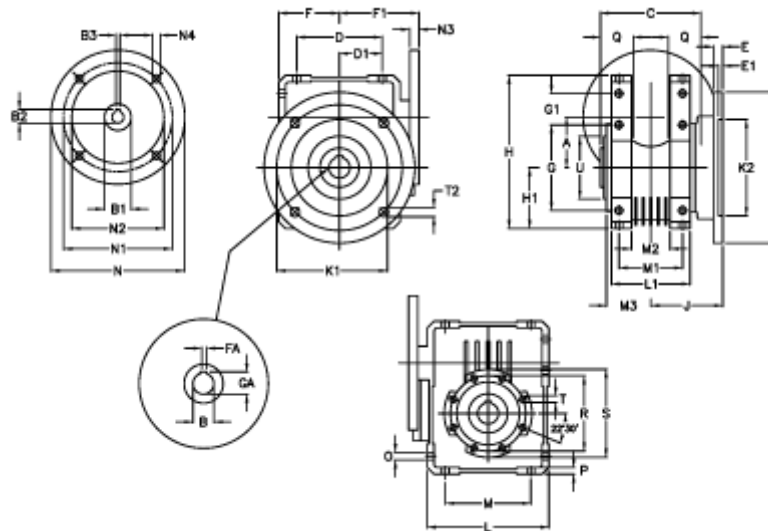

Article number: 392211001055036

Description: Worm Gear with Torque Limiter
W110 L2-UFC-10-P132 B5

Measures

A = 110.10	E = 20	H = 308.0	M = 184	N4 = 13	U = 130
B = 42	E1 = 12	H1 = 125.0	M1 = 115	O = 14.0	
B1 E7 = 38	F = 125	J = 131.5	M2 = 69	P = 14	
B2 = 41.3	F1 = 226	K = 280	M3 = 73.0	Q = 45	
B3 H9 = 10	FA = 12	K1 = 230	N = 300	R = 165	
C = 155	G = 184	K2 = 170	N1 = 265	S = 200	
D = 174.0	G1 = 58.0	L = 250	N2 = 230	T = M12x19	
D1 = 82.0	GA = 45.3	L1 = 143	N3 = 16.0	T2 = 13.0	